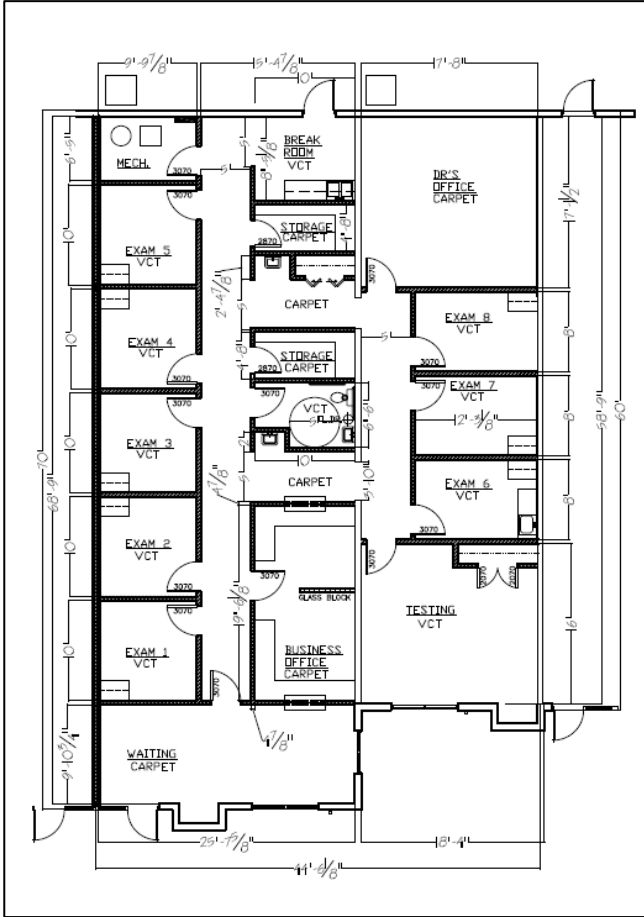

Office/Medical Suite for LEASE

6905 E 96th Street, Suite 900

Indianapolis, IN 46250

Danny Maish

Managing Broker

317.439.5800

dmaish@usrexllc.com

U.S. REAL ESTATE
EXPERTS, LLC